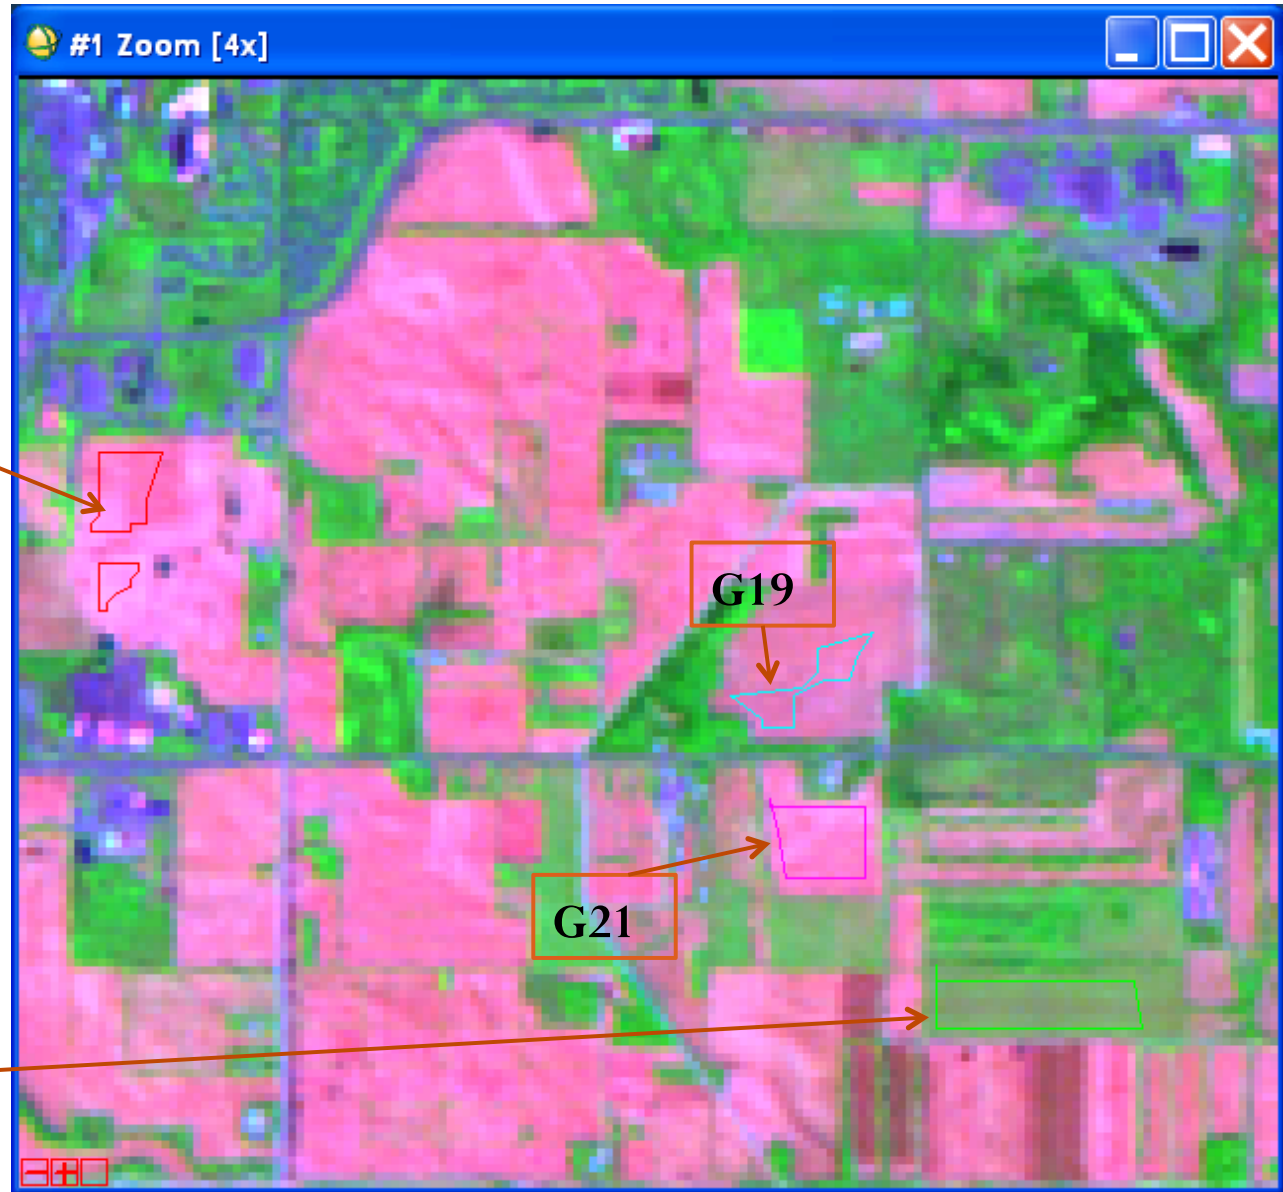

Landcover Types in Minnesota

Ziyan Chu
Aug 11, 2010

2008_0223

2008_0614

2008_0801

Polygons

- G21_Soy in 2008
- G19_Corn in 2008
- Corn-A
- Center Pivot
- Woods Park
- Empire Township Forest
- Farquar Lake
- Suburban with Trees
- Suburban without Trees_Parking Lot
- Baseball Field
- Quarry

2008_0614

Center Pivot -
Corn

2008_0614

Lake

Suburban_with
Trees

Quarry

Baseball

Woods
Park

Parking Lot

2008_0614

Empire
Township
Forest