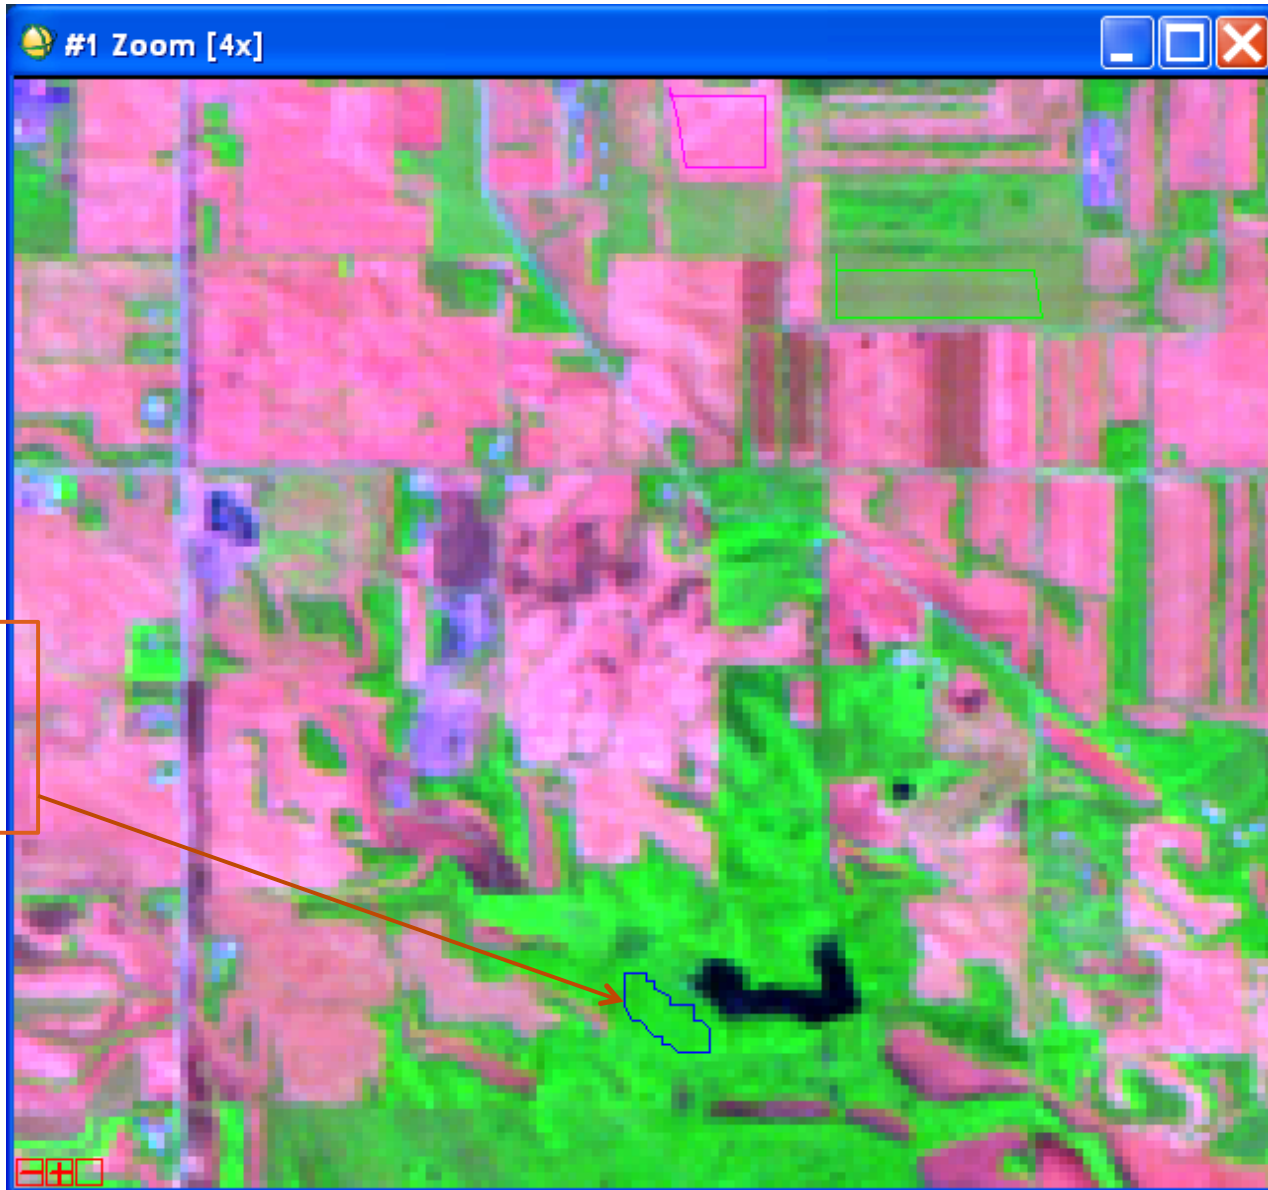

Landcover Types in Minnesota

Ziyan Chu
Aug 11, 2010

2008_0223

2008_0614

2008_0801

Polygons

- G21_Soy in 2008
- G19_Corn in 2008
- Corn-A
- Center Pivot
- Woods Park
- Empire Township Forest
- Farquar Lake
- Suburban with Trees
- Suburban without Trees_Parking Lot
- Baseball Field
- Quarry

2008_0614

Center Pivot -
Corn

2008_0614

Lake

Suburban_with
Trees

Quarry

Baseball

Woods
Park

Parking Lot

2008_0614

Empire
Township
Forest