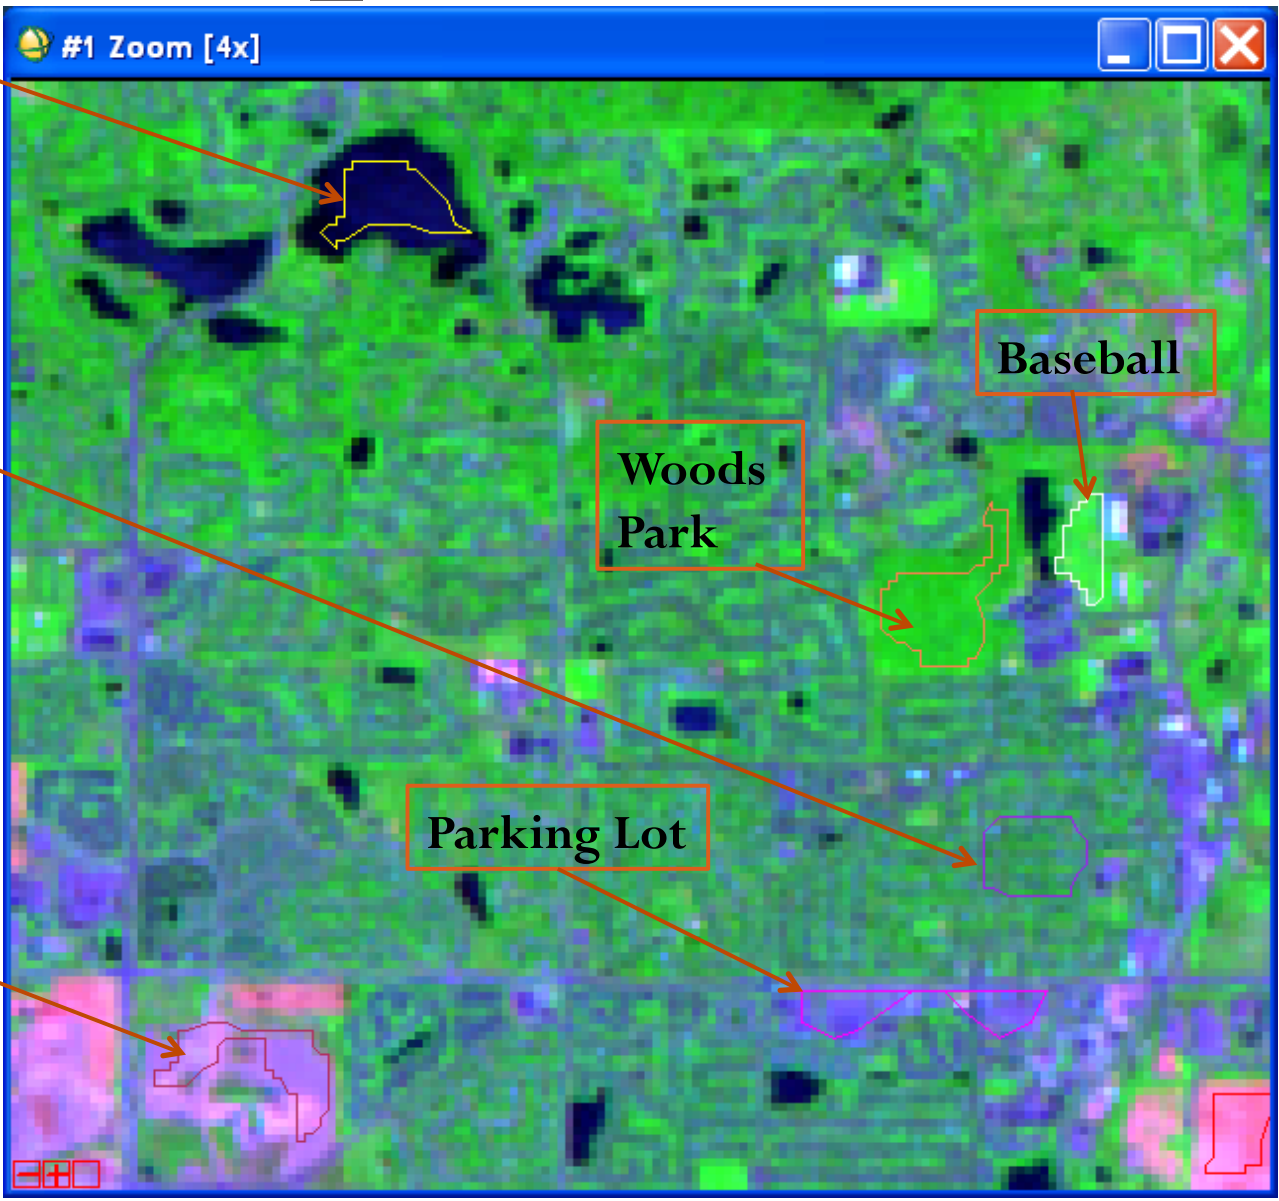

Landcover Types in Minnesota

Ziyan Chu
Aug 11, 2010

2008_0223

2008_0614

2008_0801

Polygons

- G21_Soy in 2008
- G19_Corn in 2008
- Corn-A
- Center Pivot
- Woods Park
- Empire Township Forest
- Farquar Lake
- Suburban with Trees
- Suburban without Trees_Parking Lot
- Baseball Field
- Quarry

2008_0614

Center Pivot -
Corn

2008_0614

Lake

Suburban_with
Trees

Quarry

Baseball

Woods
Park

Parking Lot

2008_0614

Empire
Township
Forest