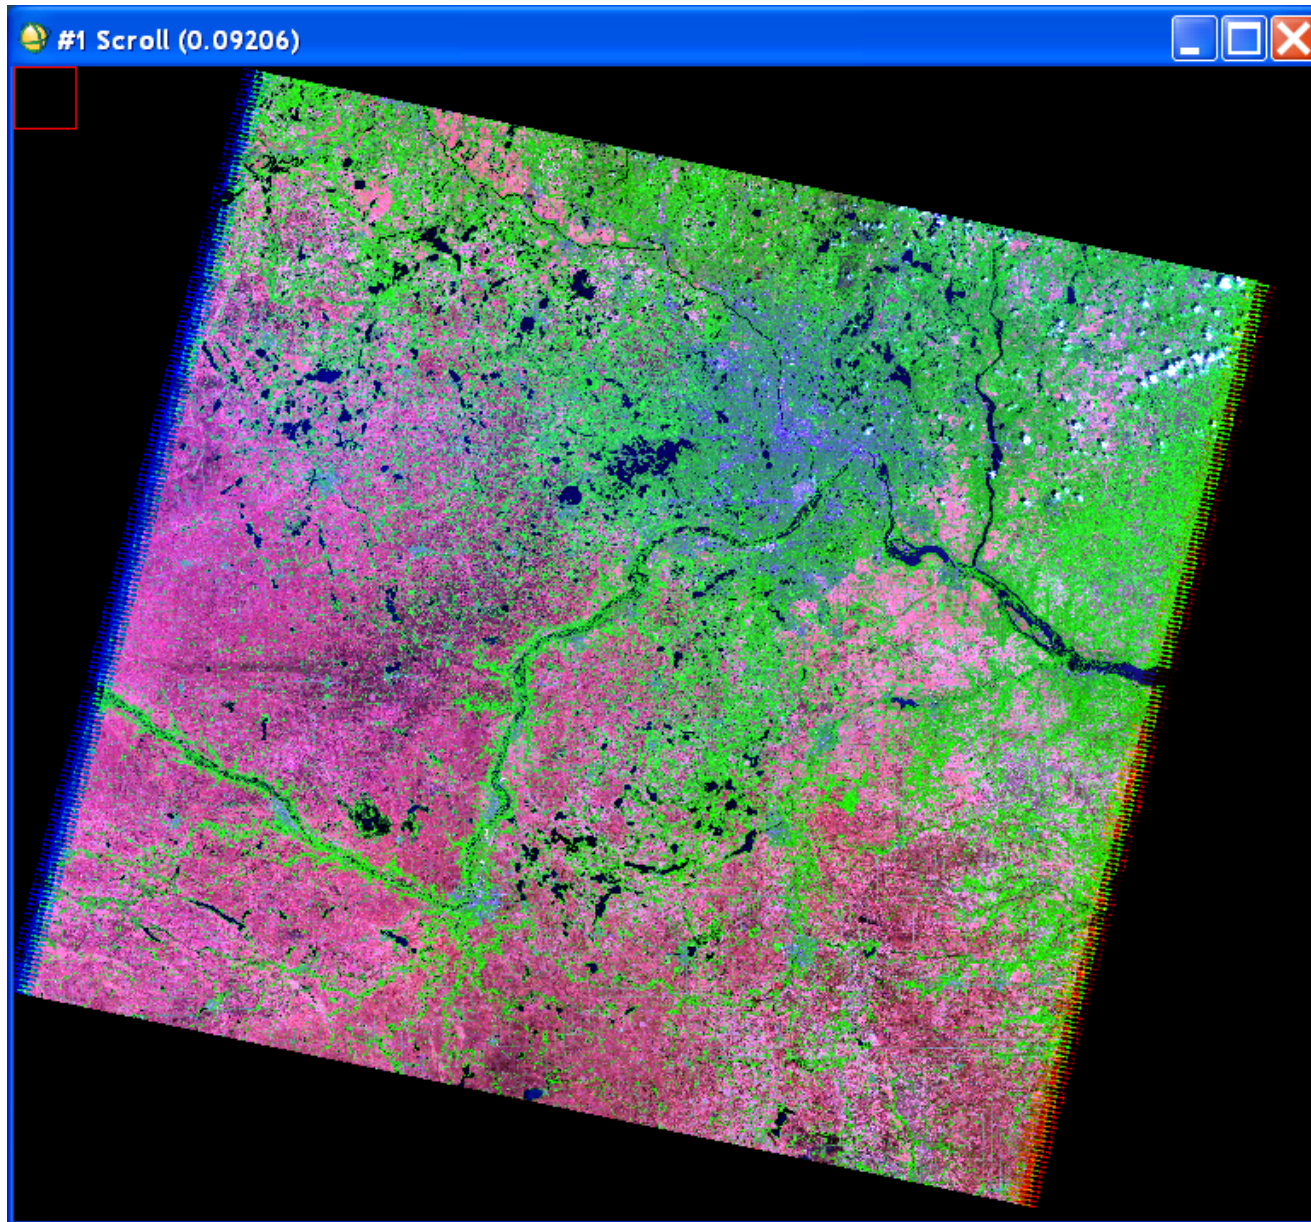

Landcover Types in Minnesota

Ziyan Chu
Aug 11, 2010

2008_0223

2008_0614

2008_0801

Polygons

- G21_Soy in 2008
- G19_Corn in 2008
- Corn-A
- Center Pivot
- Woods Park
- Empire Township Forest
- Farquar Lake
- Suburban with Trees
- Suburban without Trees_Parking Lot
- Baseball Field
- Quarry

2008_0614

Center Pivot -
Corn

2008_0614

Lake

Suburban_with
Trees

Quarry

Baseball

Woods
Park

Parking Lot

2008_0614

Empire
Township
Forest