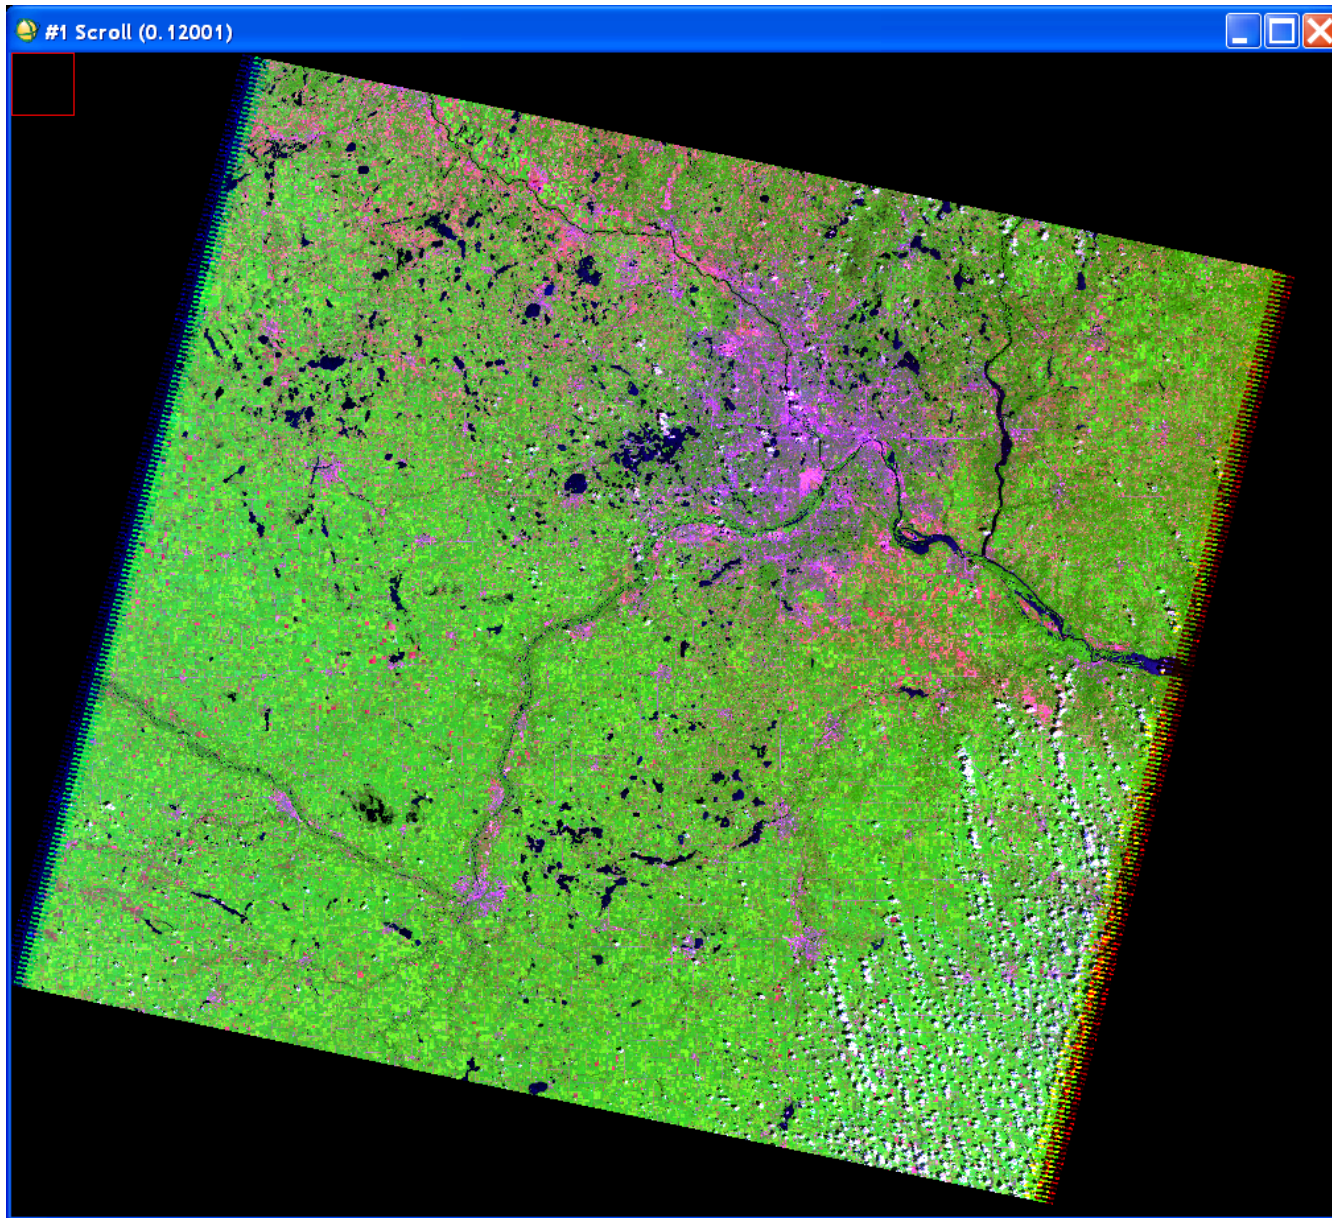

Landcover Types in Minnesota

Ziyan Chu
Aug 11, 2010

2008_0223

2008_0614

2008_0801

Polygons

- G21_Soy in 2008
- G19_Corn in 2008
- Corn-A
- Center Pivot
- Woods Park
- Empire Township Forest
- Farquar Lake
- Suburban with Trees
- Suburban without Trees_Parking Lot
- Baseball Field
- Quarry

2008_0614

Center Pivot -
Corn

2008_0614

Lake

Suburban_with
Trees

Quarry

Baseball

Woods
Park

Parking Lot

2008_0614

Empire
Township
Forest